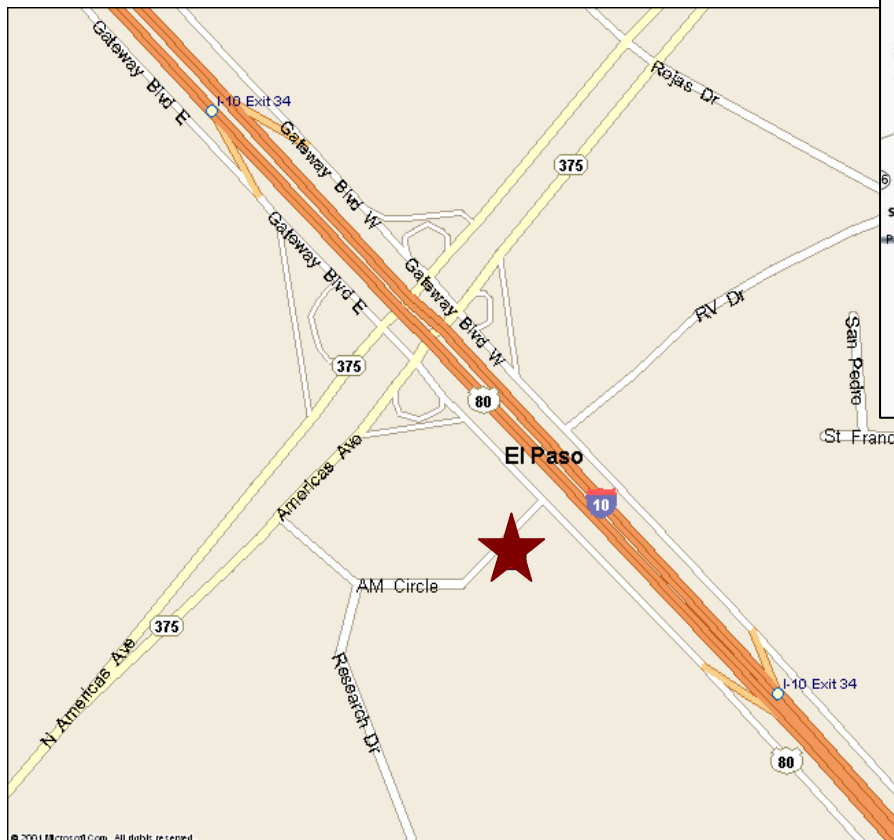

Directions to the El Paso AgriLife Research & Extension Center
Texas AgriLife Research, Texas A&M University System
1380 A&M Circle, El Paso, Texas 79927
915-859-9111

El Paso Airport
Downtown
West

Directions: From the West, Airport/Downtown El Paso on I-10: Take exit 34, Loop 375 / Americas Avenue, 8 miles from Airway Blvd. This is the first exit after Zaragoza Road. Stay on Gateway East and go under Americas. Just past where traffic is merging onto Gateway East from Americas Avenue, turn right on A&M Circle at the green sign that says “Texas A&M Research Center”.

From the East on I-10: Take exit 34, Loop 375 / Americas Avenue. This is the first exit after Eastlake Dr. Stay on Gateway West (the access road paralleling the freeway) and go under Americas Avenue. Immediately after that, bear right on the cloverleaf that takes you to Americas Avenue south. Cross the bridge and immediately take the exit for I- 10 east / Van Horn. You will be on Gateway East. Just past where the traffic is merging onto Gateway East from Americas Avenue, turn right on A&M Circle at the green sign that says “Texas A&M Research Center”.